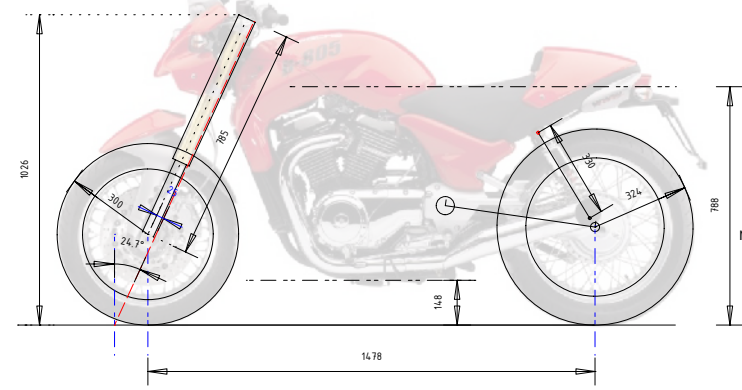

Bitubo 325mm
static sag 5mm
rear tyre 160/70-17

From factory with TÜV

Bitubo/EMC 340mm
static sag 10mm
rear tyre 160/60-17

More nervous with TÜV

EMC/Fournales 355mm
Static sag 15mm
rear tyre 160/60-17

F 805 by Clouseau without TÜV....

Bitubo 325mm
static sag 5mm
rear tyre 160/60-17

Nonsense with TÜV!

Bitubo 340mm
static sag 10mm
rear tyre 160/70-17

Comfort with TÜV certified by Doc D.

Bitubo 340mm
static sag 10mm
rear tyre 160/60-18

B 805 from factory.

13A

20/05/2010

Ech = 1:25

Sachs Roadster 800

Pneumatiques / amortisseurs
Tyres / Shocks absorbers
Reifen/ Dämpfer