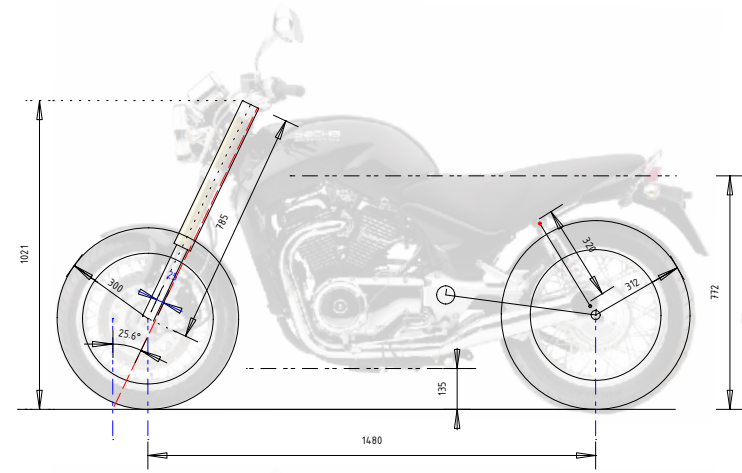

Bitubo 325mm
static sag 5mm
rear tyre 160/70-17

From factory with TÜV

Bitubo/EMC 340mm
static sag 10mm
rear tyre 160/60-17

More nervous with TÜV

EMC/Fournales 355mm
Static sag 15mm
rear tyre 160/60-17

F 805 by Clouseau without TÜV....

Bitubo 325mm
static sag 5mm
rear tyre 160/60-17

Nonsense with TÜV!

Bitubo 340mm
static sag 10mm
rear tyre 160/70-17

Comfort with TÜV certified by Doc D.

Bitubo 340mm
static sag 10mm
rear tyre 160/60-18

B 805 from factory.

13A

20/05/2010

Ech = 1:25

Sachs Roadster 800

Pneumatiques / amortisseurs
Tyres / Shocks absorbers
Reifen/ Dämpfer