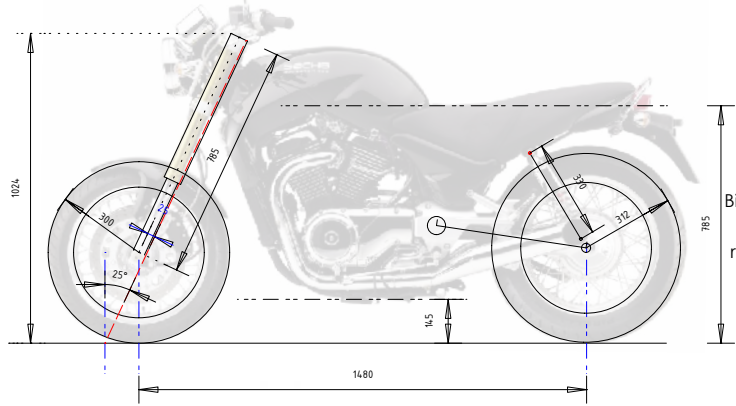

Bitubo 325mm
static sag 5mm
rear tyre 160/70-17

From factory with TÜV

Bitubo/EMC 340mm
static sag 10mm
rear tyre 160/60-17

More nervous with TÜV

EMC/Fournales 355mm
Static sag 15mm
rear tyre 160/60-17

F 805 by Clouseau without TÜV....

Bitubo 325mm
static sag 5mm
rear tyre 160/60-17

Nonsense with TÜV!

Bitubo 340mm
static sag 10mm
rear tyre 160/70-17

Comfort with TÜV certified by Doc D.

Bitubo 340mm
static sag 10mm
rear tyre 160/60-18

B 805 from factory.

13A

20/05/2010

Ech = 1:25

Sachs Roadster 800

Pneumatiques / amortisseurs
Tyres / Shocks absorbers
Reifen/ Dämpfer