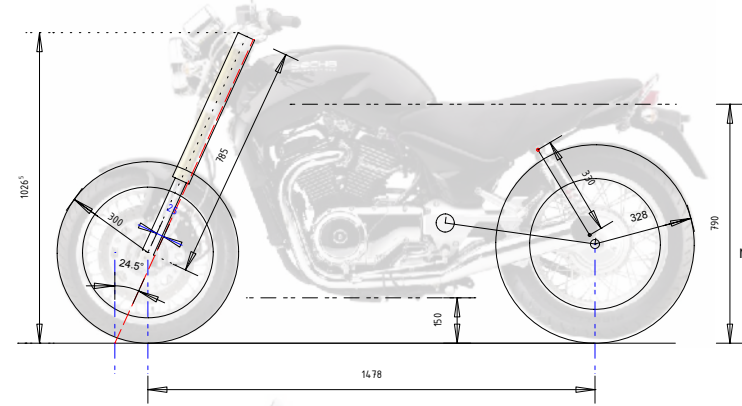

Bitubo 325mm
static sag 5mm
rear tyre 160/70-17

From factory with TÜV

Bitubo/EMC 340mm
static sag 10mm
rear tyre 160/60-17

More nervous with TÜV

EMC/Fournales 355mm
Static sag 15mm
rear tyre 160/60-17

F 805 by Clouseau without TÜV....

Bitubo 325mm
static sag 5mm
rear tyre 160/60-17

Nonsense with TÜV!

Bitubo 340mm
static sag 10mm
rear tyre 160/70-17

Comfort with TÜV certified by Doc D.

Bitubo 340mm
static sag 10mm
rear tyre 160/60-18

B 805 from factory.

13A

20/05/2010

Ech = 1:25

Sachs Roadster 800

Pneumatiques / amortisseurs
Tyres / Shocks absorbers
Reifen/ Dämpfer