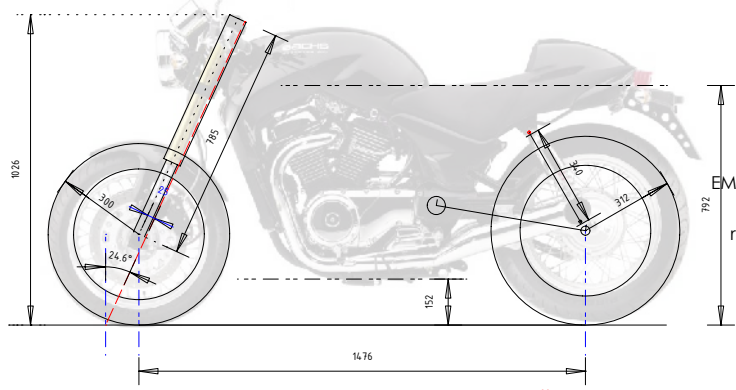

Bitubo 325mm
static sag 5mm
rear tyre 160/70-17

From factory with TÜV

Bitubo/EMC 340mm
static sag 10mm
rear tyre 160/60-17

More nervous with TÜV

EMC/Fournales 355mm
Static sag 15mm
rear tyre 160/60-17

F 805 by Clouseau without TÜV....

Bitubo 325mm
static sag 5mm
rear tyre 160/60-17

Nonsense with TÜV!

Bitubo 340mm
static sag 10mm
rear tyre 160/70-17

Comfort with TÜV certified by Doc D.

Bitubo 340mm
static sag 10mm
rear tyre 160/60-18

B 805 from factory.

13A

20/05/2010

Ech = 1:25

Sachs Roadster 800

Pneumatiques / amortisseurs
Tyres / Shocks absorbers
Reifen/ Dämpfer