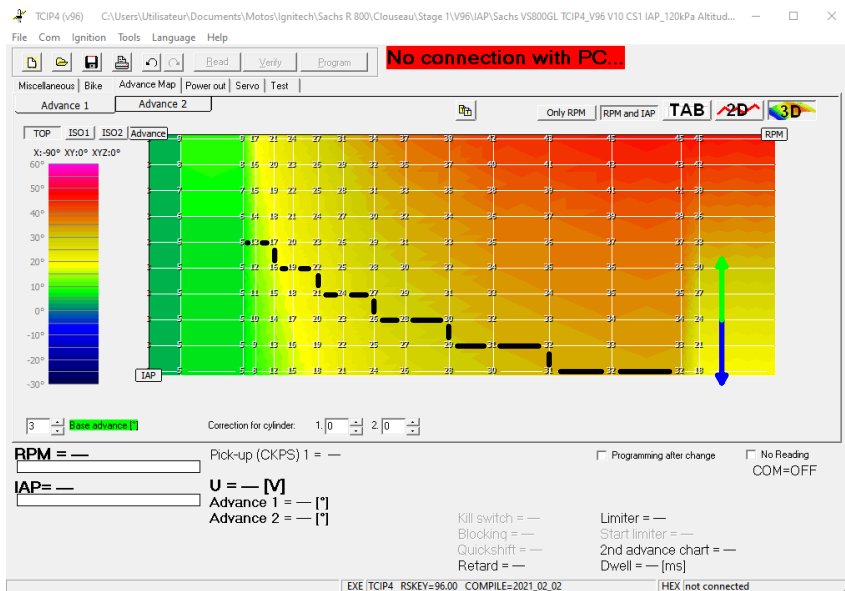

Altitude	Pression en hPa
0 m	1013.25
500 m	954.61
1000 m	898.76
1500 m	845.98
2000 m	794.98
2500 m	746.86
3000 m	701.12

25A
11/02/2021
Ech = 1:x

Sachs Roadster 800 / Suzuki VS 800GL Intruder / Suzuki VX 800 USA CA

IgniTech TCIP4 V96 with IAP sensor 120kPa.
Keying with CS1. Altimetry: 0 m , 2400 m.